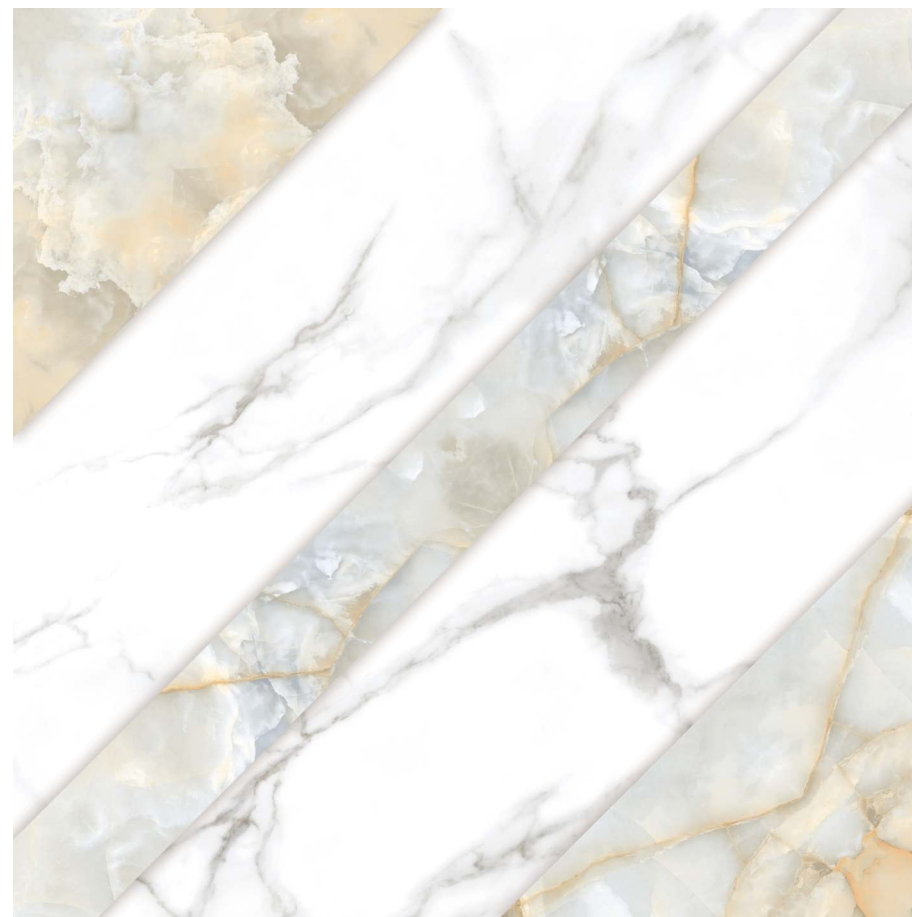

HERMITAGE DECOR