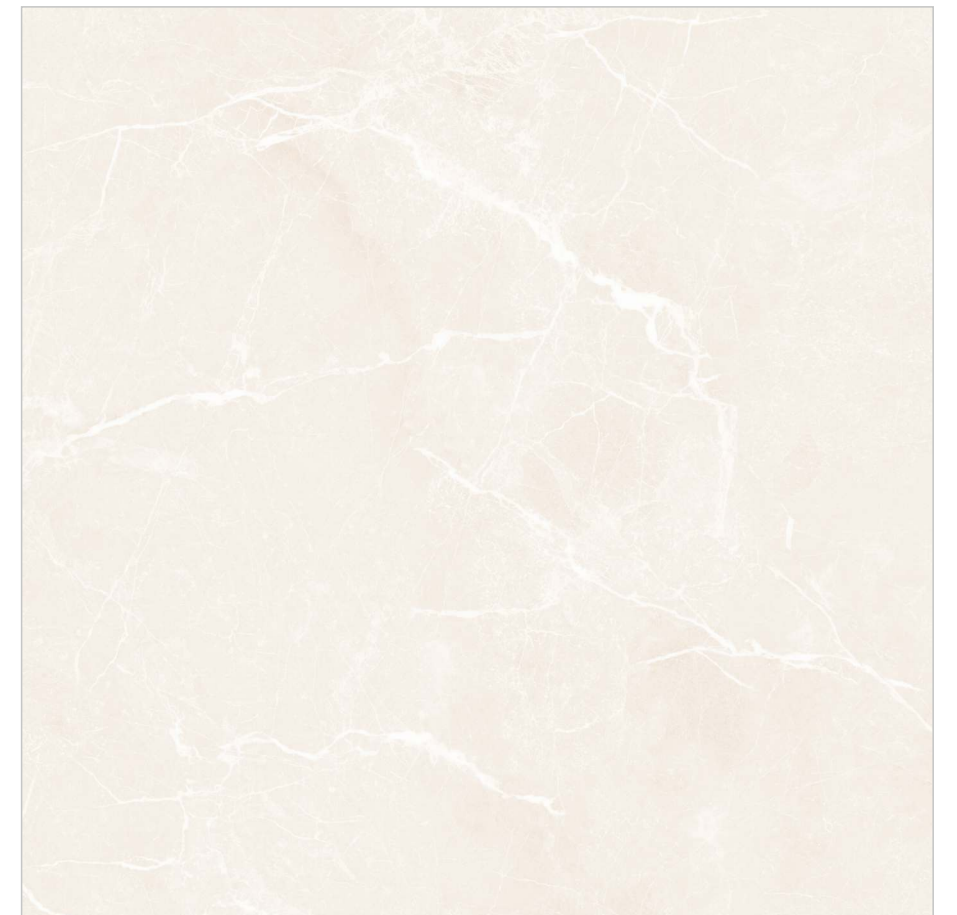

ANGEL CREMA

Use for
Wall

Use for
Floor

4mm Spacer
Recommended