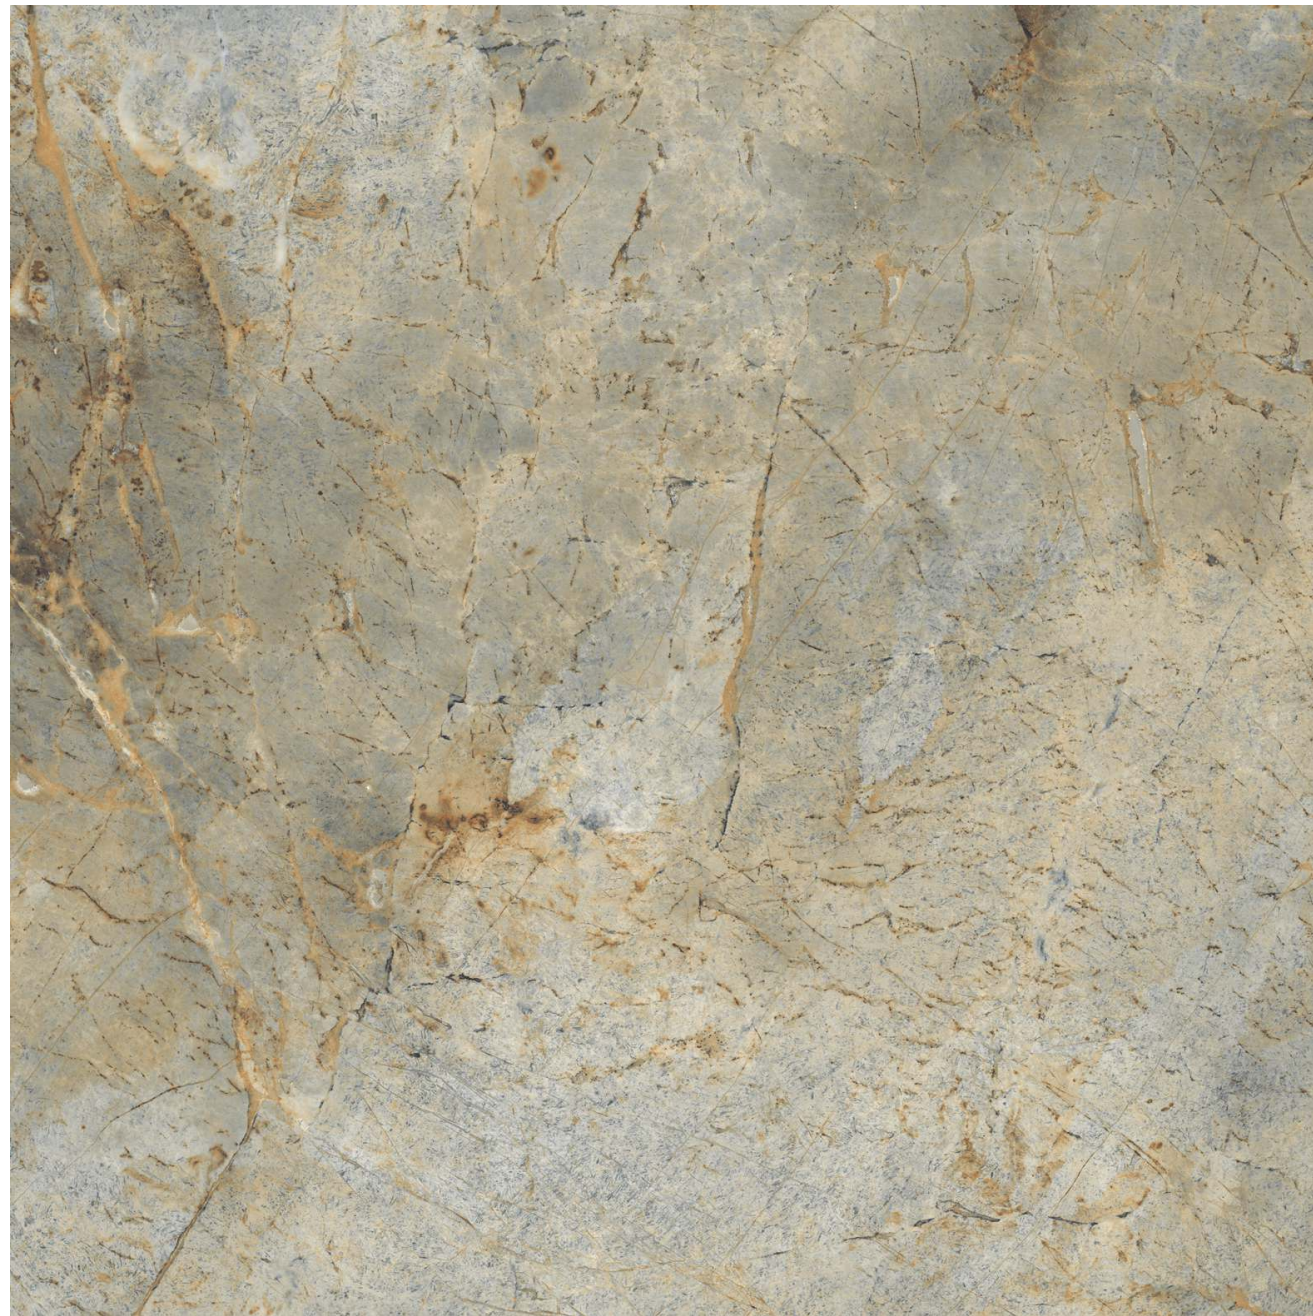

MOSCOW
COLLECTION

SIZE :
600x600mm

FINISH :
GLOSSY

EBULE PISTA

Use for
Wall

Use for
Floor

4mm Spacer
Recommended