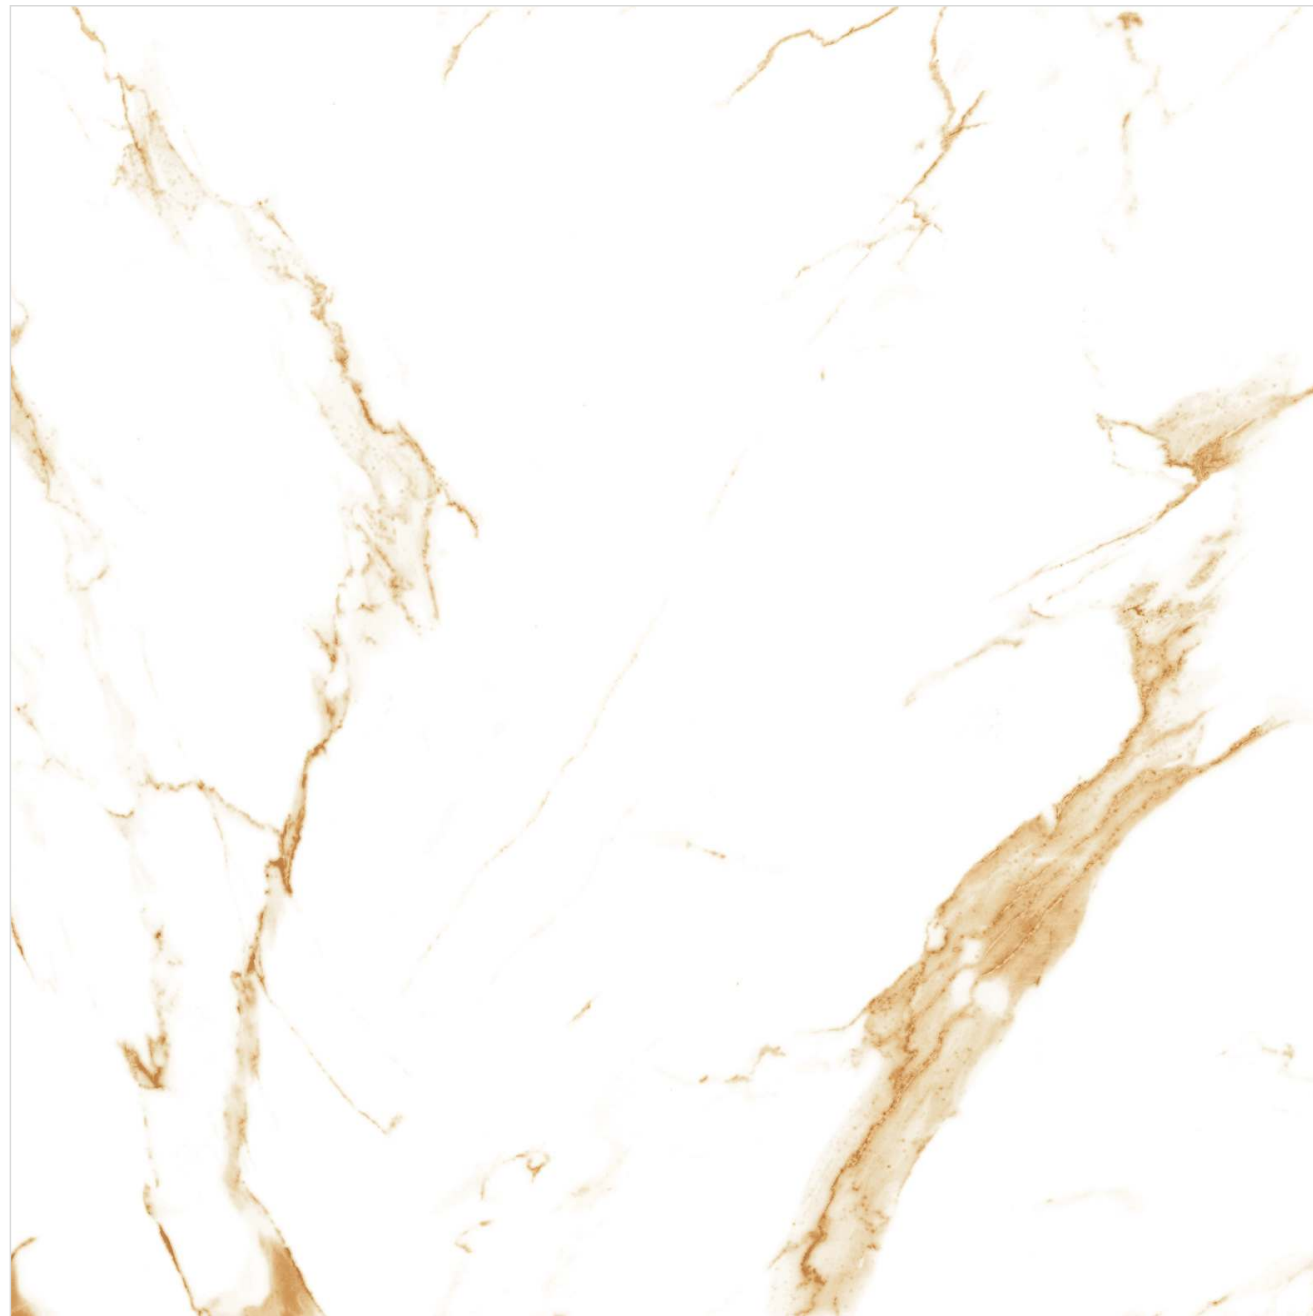

MOSCOW  
COLLECTION

SIZE :  
600x600mm

FINISH :  
GLOSSY

TUNDRA GOLD

TUNDRA GOLD DECOR

Use for  
Wall

Use for  
Floor

4mm Spacer  
Recommended