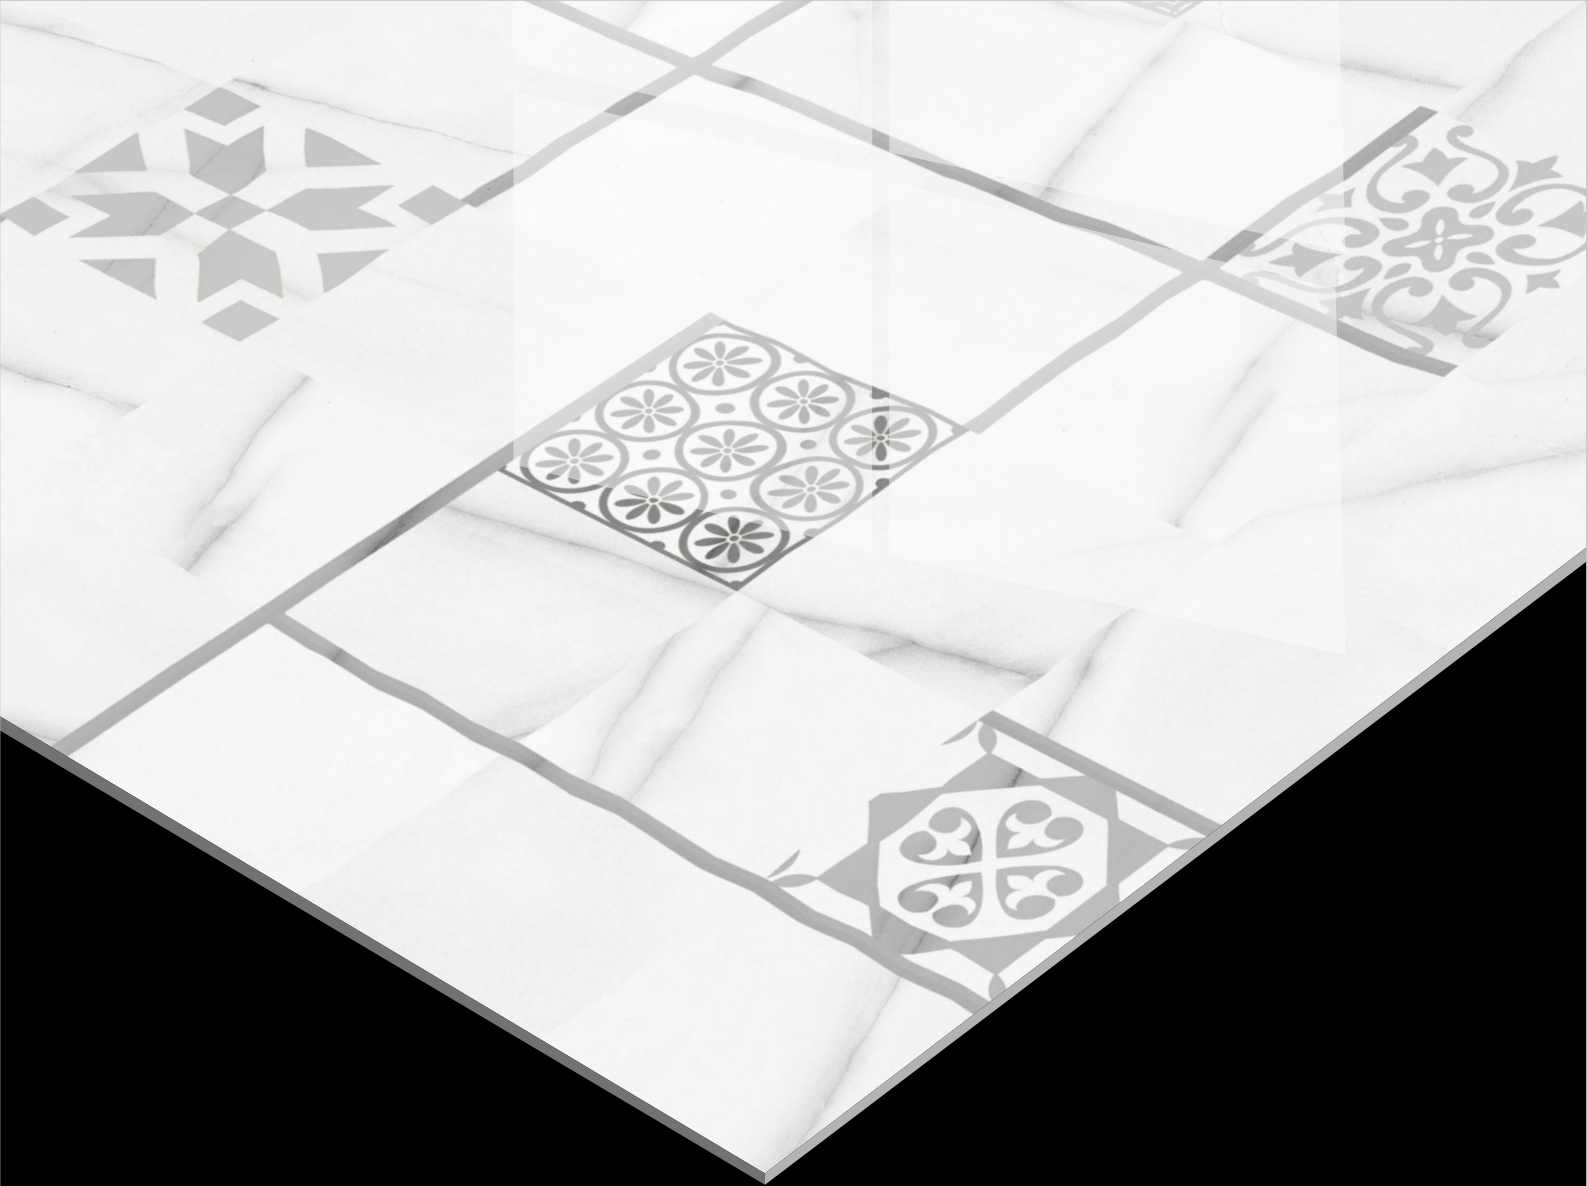

TECH- NICAL SPACES

FEATURES

 Long Durability	 Easy to Clean	 Impact Resistance	 Frost Resistance	 Low Water Absorption	 Dimensional Stability
 Hygienic Surface	 Fire Resistance	 Chemical Resistance	 Easy Installation	 Thermal Shock Resistance	 Crazing Resistance

 Residential	 Commercial Building	 Hotel, Café & Restaurant	 Gymnasium
 Hospital	 Airport	 Hall & Corridor	 Super Market & Mall
 School & College	 Industry	 Spa & Wellness Centres	 Religious Place