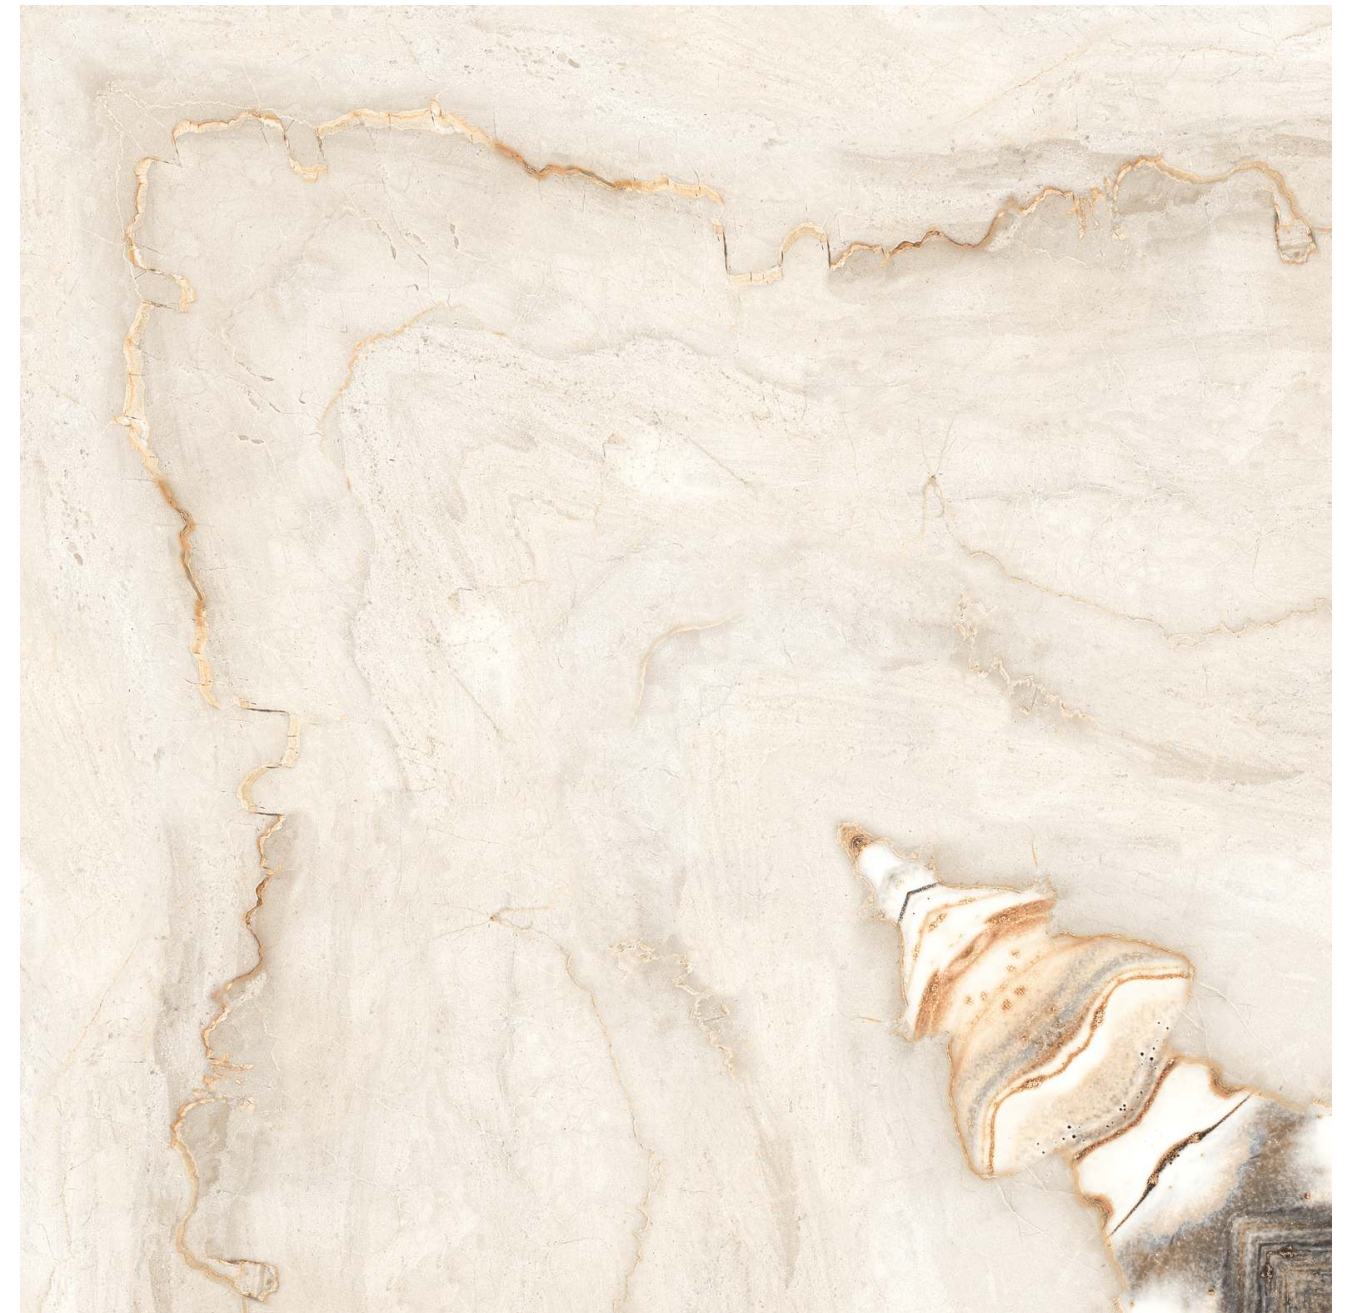

MOSCOW  
COLLECTION

SIZE :  
600x600mm

FINISH :  
GLOSSY

AMRON BEIGE

AMRON BEIGE DECOR

Use for  
Wall

Use for  
Floor

4mm Spacer  
Recommended