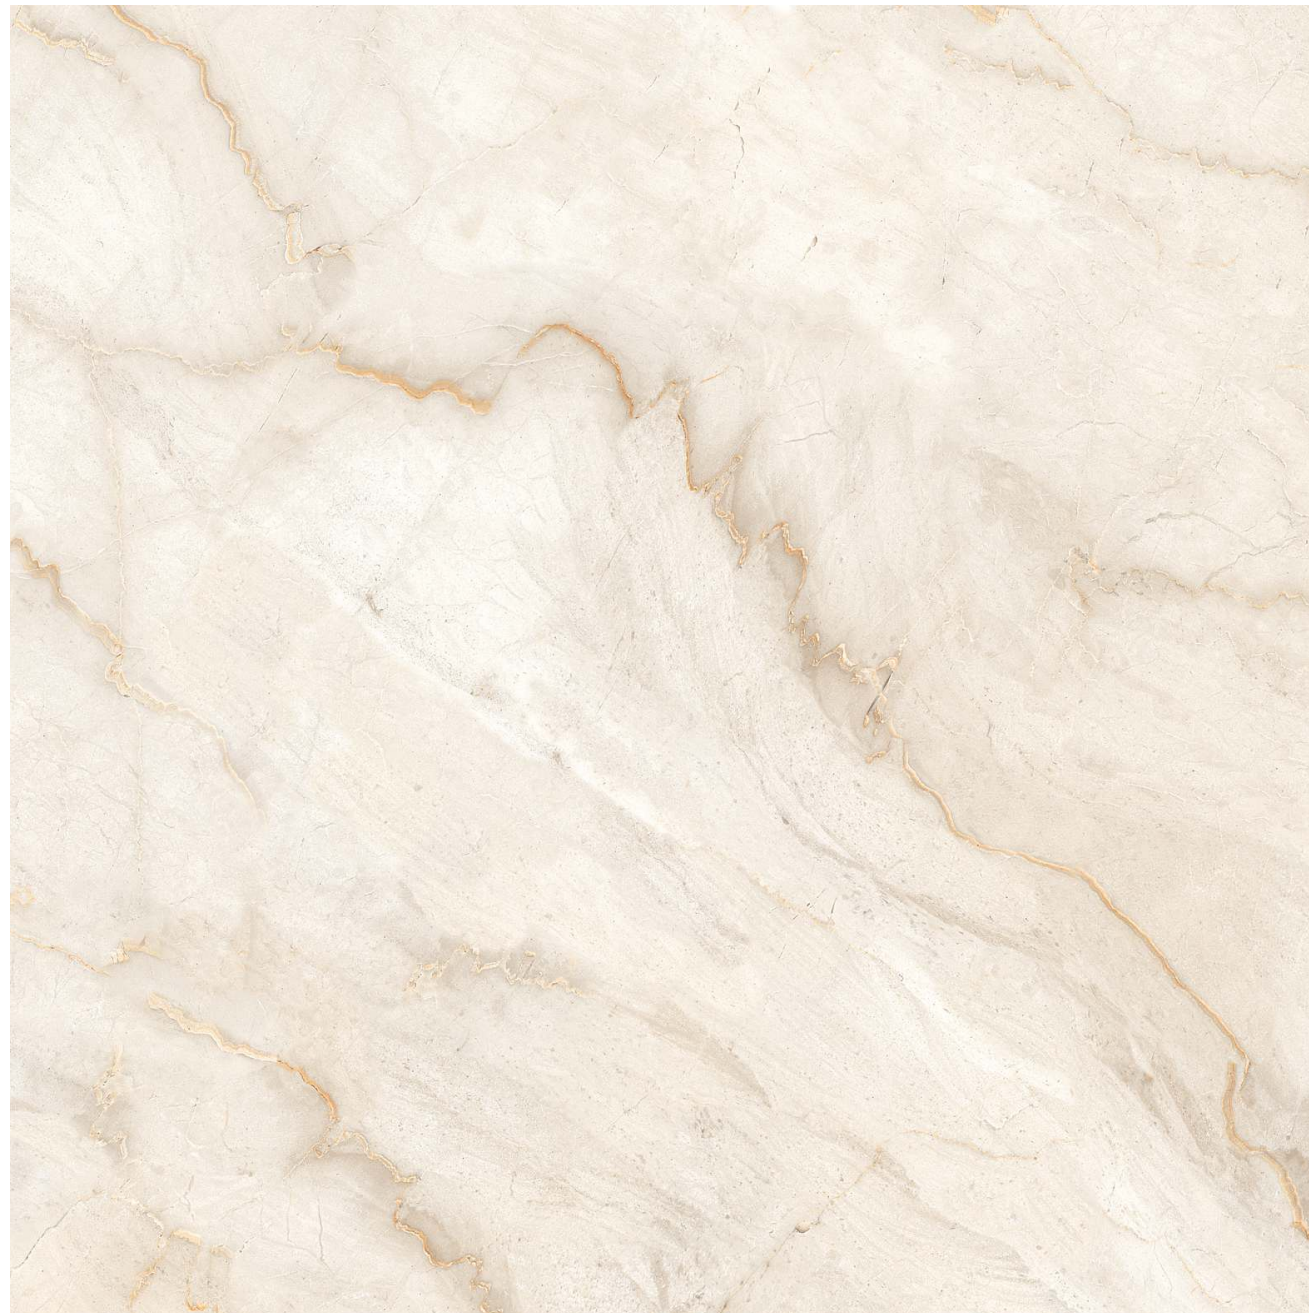

MOSCOW  
COLLECTION

SIZE :  
600x600mm

FINISH :  
GLOSSY

AMRON BEIGE

AMRON BEIGE DECOR

Use for  
Wall

Use for  
Floor

4mm Spacer  
Recommended