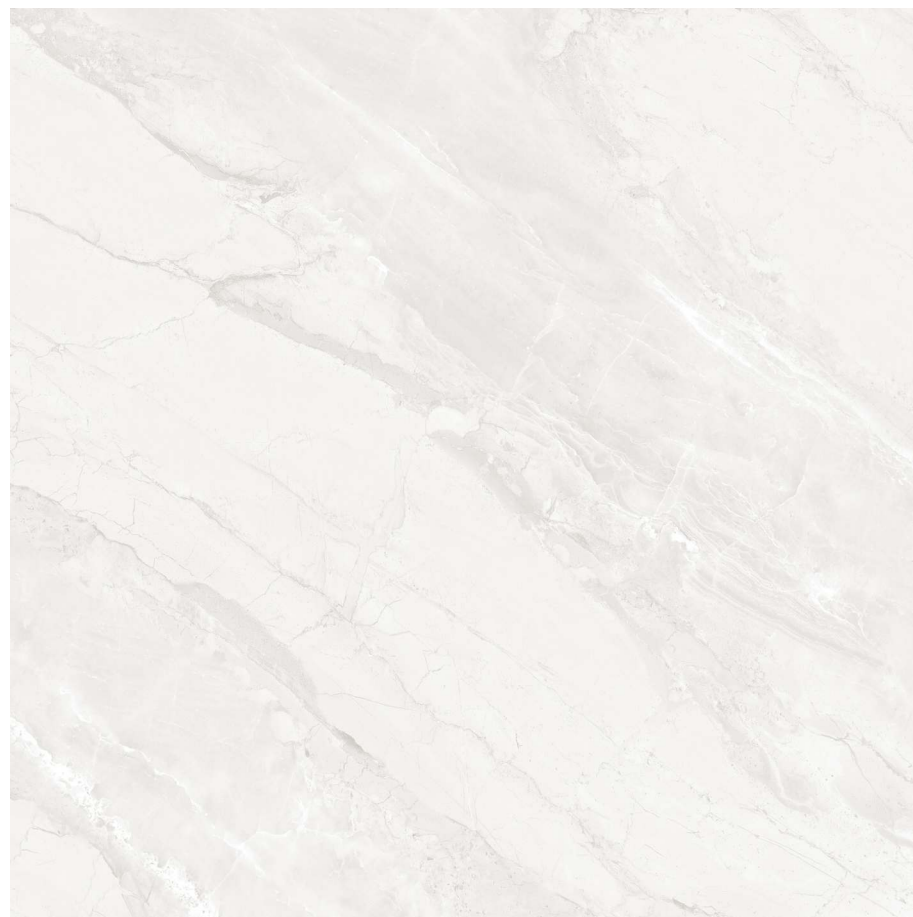

FINISH :  
POLISHED

MOSCOW  
COLLECTION

SIZE :  
600x600mm

FINISH :  
GLOSSY

HAVOK BIANCO

HAVOK ASH DECOR

HAVOK ASH

Use for  
Wall