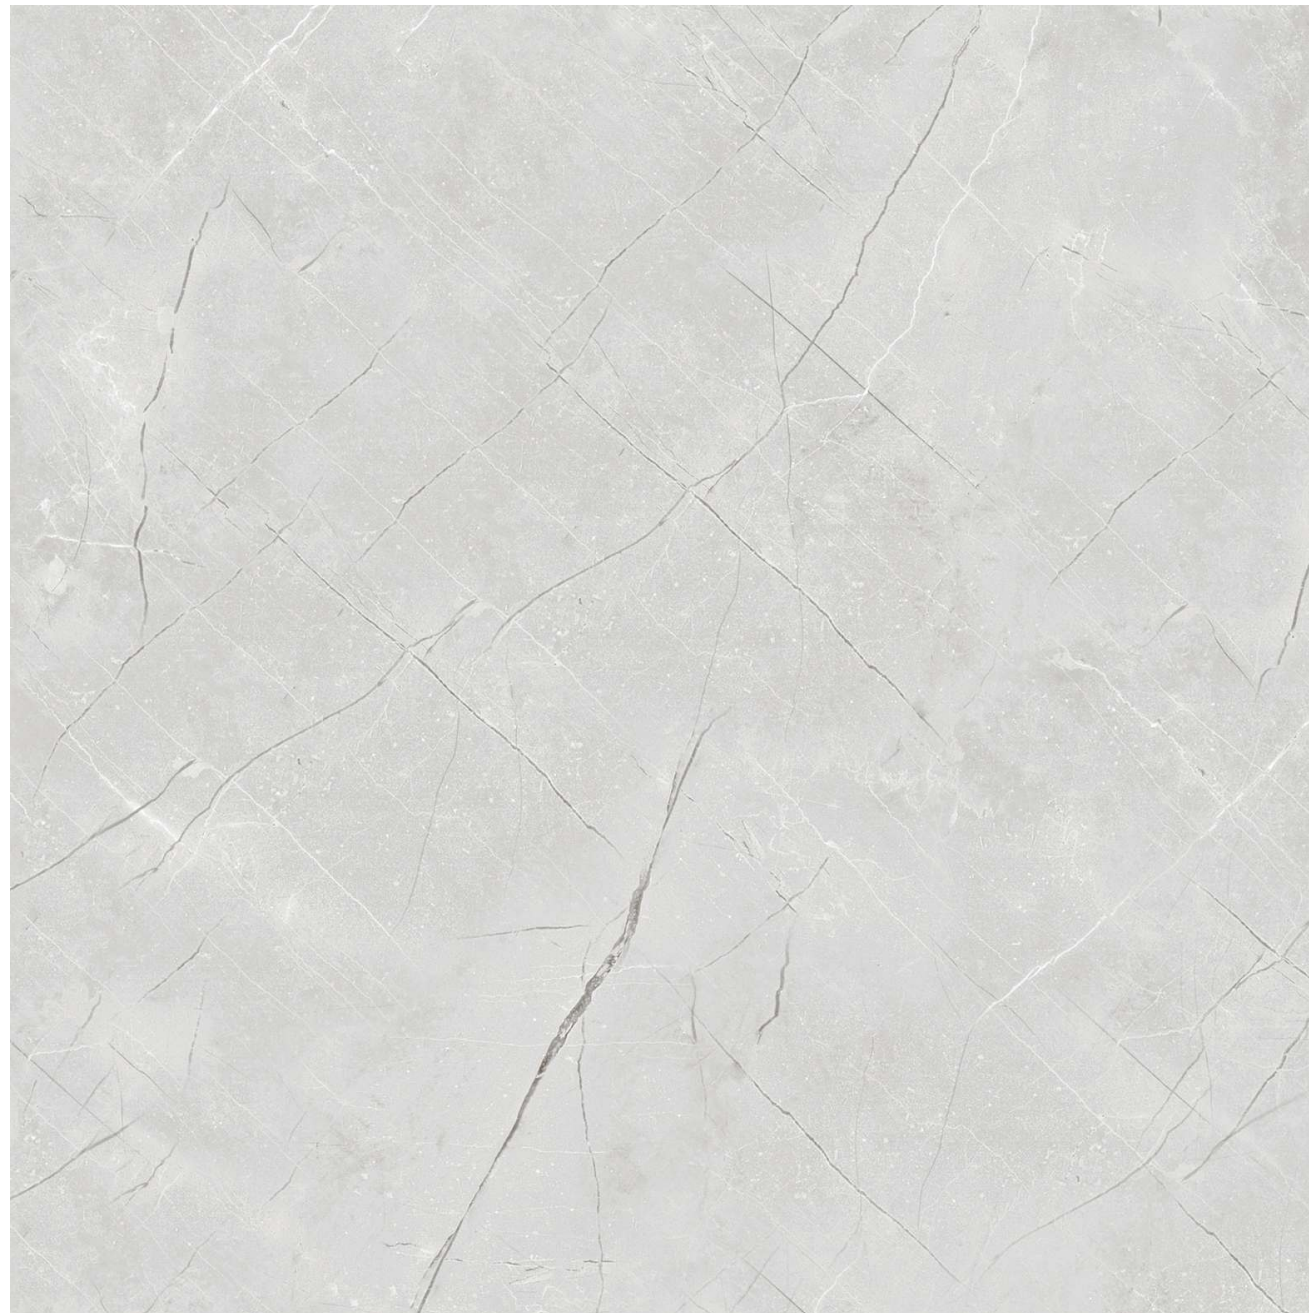

MOSCOW
COLLECTION

SIZE :
600x600mm

FINISH :
GLOSSY

TRANCE GREY